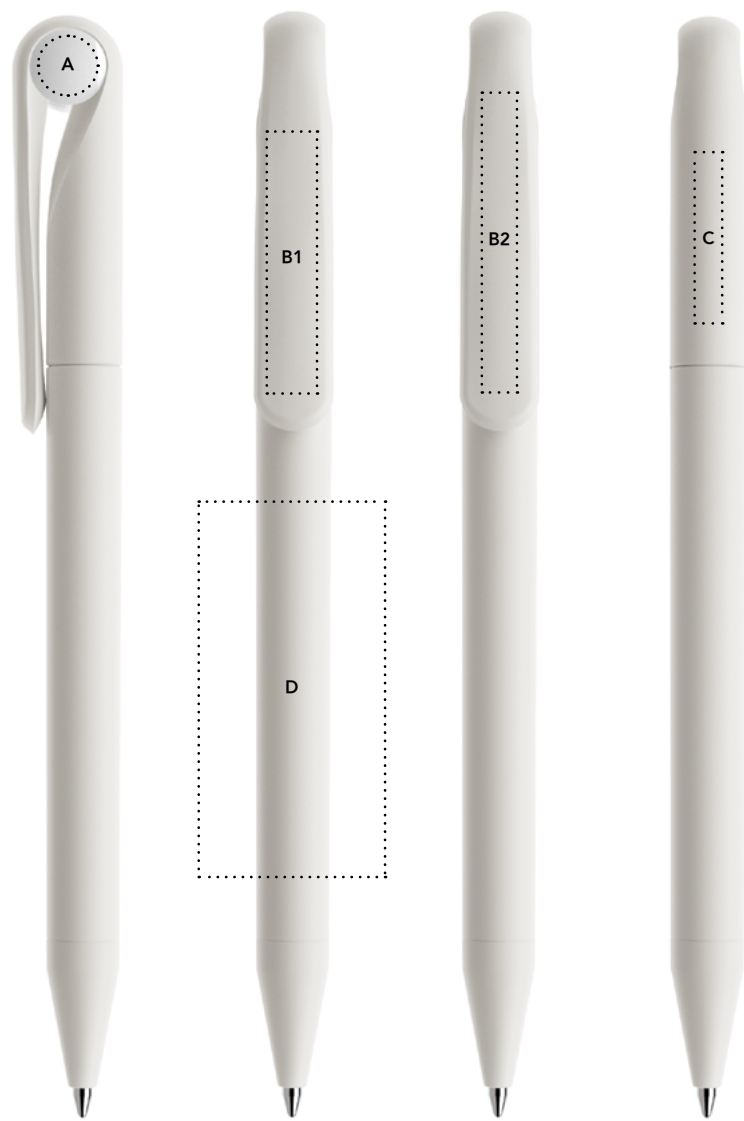

DS1

Personality pens. Swiss made.

prodir®

Print areas

		mm	Inch	Print	Note
A	Dot	8 x 8	0,31 x 0,31	5 colours	-
B1	Clip	35 x 7	1,38 x 0,28	6 colours	-
B2	Clip	40 x 5	1,57 x 0,20	6 colours	-
C	Back cap	23 x 4	0,90 x 0,16	1 colour	-
D	Body	50 x 25	1,97 x 0,98	4 colours	-

QR Code's print areas. Each pen can feature only one QR Code.

		mm	Inch	Print	Note
B1	Clip	35 x 7	1,38 x 0,28	2 colours + white layer	-

More info at prodir.com/cloudservices

Product code

Dot option

Cap, body and nose cone

Metal nose cone

Refills

Standard Floating Ball® lead free 1.0 mm
All Prodir pens are refillable.

Configure your pen at prodir.com

① Writing system

T Twist ball pen

② Cap and body

F Frosted
T Transparent
M Matt
P Polished

③ Nose cone

F Frosted
T Transparent
M Matt
P Polished
S Satin finish metal
C Chrome finish metal

④ Dot

X Polished

Minimum order quantity
500 pens
For PMS starting from 10.000 pieces