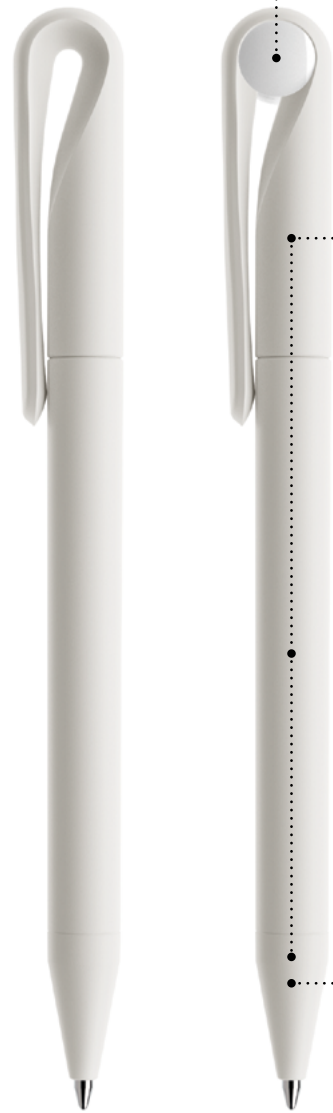

DS1

Personality pens. Swiss made.

prodir®

Print areas

		mm	Inch	Print	Note
A	Dot	8 x 8	0,31 x 0,31	5 colours	-
B1	Clip	35 x 7	1,38 x 0,28	6 colours	-
B2	Clip	40 x 5	1,57 x 0,20	6 colours	-
C	Back cap	23 x 4	0,90 x 0,16	1 colour	-
D	Body	50 x 25	1,97 x 0,98	4 colours	-

QR Code's print areas. Each pen can feature only one QR Code.

		mm	Inch	Print	Note
B1	Clip	35 x 7	1,38 x 0,28	2 colours + white layer	-

More info at prodir.com/cloudservices

Product code

Dot option

Cap, body and nose cone

Metal nose cone

Refills

Standard Floating Ball® lead free 1.0 mm
All Prodir pens are refillable.

Configure your pen at prodir.com

① Writing system

T Twist ball pen

② Cap and body

F Frosted
T Transparent
M Matt
P Polished

③ Nose cone

F Frosted
T Transparent
M Matt
P Polished
S Satin finish metal
C Chrome finish metal

④ Dot

X Polished

Minimum order quantity
500 pens
For PMS starting from 10.000 pieces