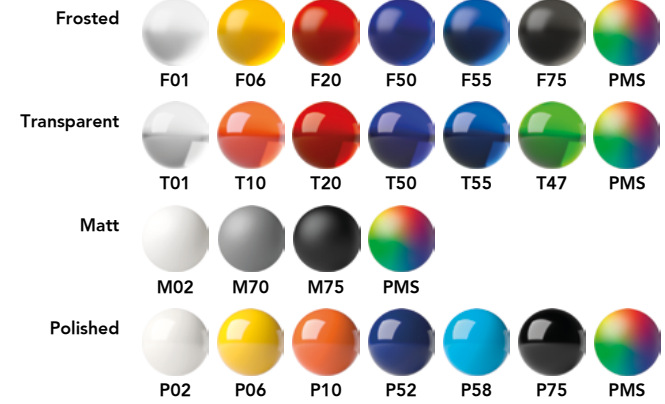

DS1

Personality pens. Swiss made.

prodir®

Print areas

		mm	Inch	Print	Note
A	Dot	8 x 8	0,31 x 0,31	5 colours	-
B1	Clip	35 x 7	1,38 x 0,28	6 colours	-
B2	Clip	40 x 5	1,57 x 0,20	6 colours	-
C	Back cap	23 x 4	0,90 x 0,16	1 colour	-
D	Body	50 x 25	1,97 x 0,98	4 colours	-

QR Code's print areas. Each pen can feature only one QR Code.

		mm	Inch	Print	Note
B1	Clip	35 x 7	1,38 x 0,28	2 colours + white layer	-

More info at prodir.com/cloudservices

Product code

Dot option

Cap, body and nose cone

Metal nose cone

Refills

Standard Floating Ball® lead free 1.0 mm
All Prodir pens are refillable.

Configure your pen at prodir.com

① Writing system

T Twist ball pen

② Cap and body

F Frosted
T Transparent
M Matt
P Polished