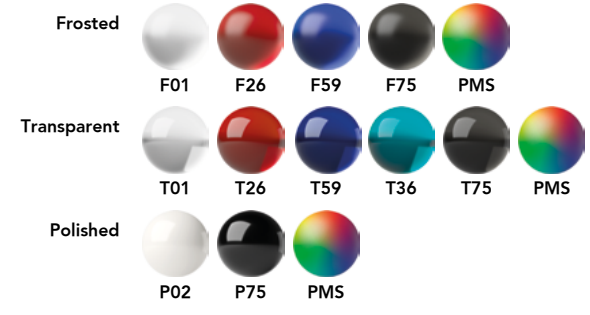

DS3.1

Personality pens. Swiss made.

prodir®

Print areas

		mm	Inch	Print	Notes
A	Clip	40 x 8	1,57 x 0,31	6 colours	-
B	Back cap	28 x 4	1,10 x 0,16	1 colour	-
C	Body	40 x 28	1,57 x 1,10	4 colours	-

QR Code's print areas. Each pen can feature only one QR Code.

		mm	Inch	Print	Notes
A	Clip	40 x 8	1,57 x 0,31	2 colours + white layer	-

More info at prodir.com/cloudservices

Product code

1 2 3

Cap, body and nose cone

1 Writing system

T Twist ball pen with extra smooth mechanism

2 Cap and body

F Frosted
T Transparent
P Polished

3 Nose cone

F Frosted
T Transparent
P Polished
C Chrome finish metal

Metal nose cone (Not available for Frosted surface)

Refills

Standard Floating Ball® lead free 1.0 mm
All Prodir pens are refillable.