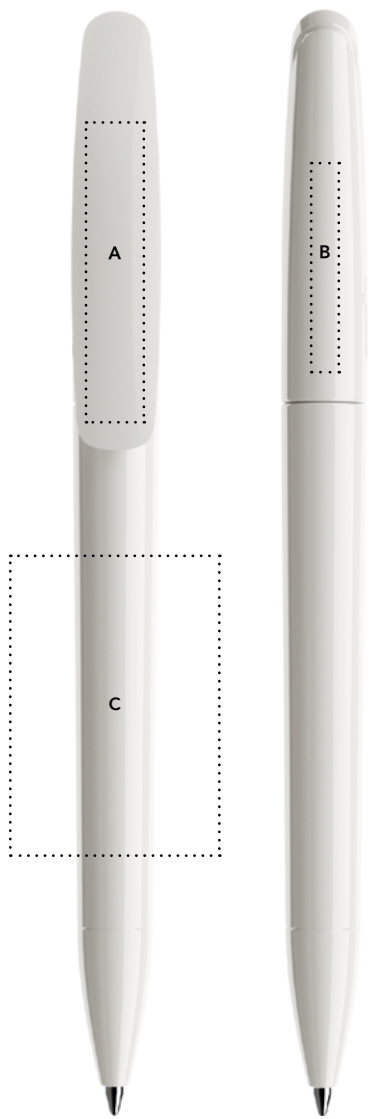

DS3.1

Personality pens. Swiss made.

prodir®

Print areas

		mm	Inch	Print	Notes
A	Clip	40 x 8	1,57 x 0,31	6 colours	-
B	Back cap	28 x 4	1,10 x 0,16	1 colour	-
C	Body	40 x 28	1,57 x 1,10	4 colours	-

QR Code's print areas. Each pen can feature only one QR Code.

		mm	Inch	Print	Notes
A	Clip	40 x 8	1,57 x 0,31	2 colours + white layer	-

More info at prodir.com/cloudservices

Product code

1 2 3

Cap, body and nose cone

1 Writing system

T Twist ball pen with extra smooth mechanism

2 Cap and body

F Frosted
T Transparent
P Polished

3 Nose cone

F Frosted
T Transparent
P Polished
C Chrome finish metal

Metal nose cone (Not available for Frosted surface)

Refills

Standard Floating Ball® lead free 1.0 mm
All Prodir pens are refillable.