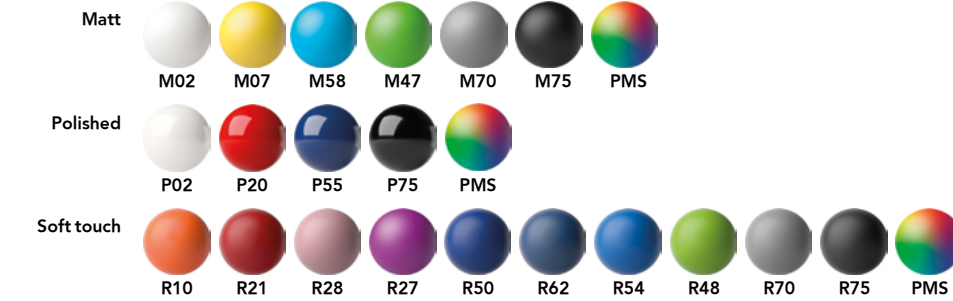

More info at prodir.com/cloudservices

Product code

① ② ③ ④

① Writing system

P Push ball pen

② Metal clip

S Satin finish metal

③ Cap and barrel

M Matt
P Polished
R Soft touch

④ Button

T Transparent
P Polished
S Satin finish metal
C Chrome finish metal

Button

Clip holder

Metal clip

Body

Refills