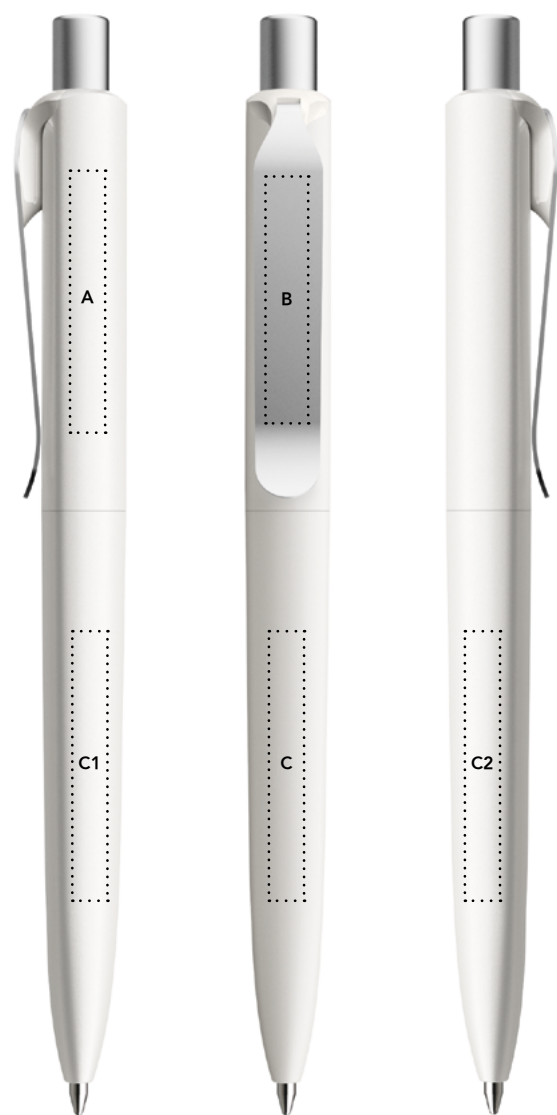

DS8 Metal Clip

Personality pens. Swiss made.

prodir®

Print areas

		mm	Inch	Print	Notes
A	Side cap	35 x 5	1,38 x 0,20	2 colours	-
B	Metal clip	33 x 6	1,29 x 0,23	5 colours	Pad printing or laser engraving
C	Body	36 x 5	1,41 x 0,20	2 colours	-
C1	Side body	36 x 5	1,41 x 0,20	2 colours	-
C2	Side body	36 x 5	1,41 x 0,20	2 colours	-

QR Code's print areas. Each pen can feature only one QR Code.

		mm	Inch	Print	Notes
C	Body	36 x 7	1,41 x 0,28	2 colours + white layer	Soft touch version 1 colour + white layer
C1	Side body	36 x 7	1,41 x 0,28	2 colours + white layer	Soft touch version 1 colour + white layer
C2	Side body	36 x 7	1,41 x 0,28	2 colours + white layer	Soft touch version 1 colour + white layer

More info at prodir.com/cloudservices

Product code

① ② ③ ④

① Writing system

P Push ball pen

② Metal clip

S Satin finish metal

③ Cap and barrel

Standard Floating Ball® lead free 1.0 mm
All Prodir pens are refillable.

Configure your pen at prodir.com

Minimum order quantity
500 pens
For PMS starting from 5.000 pieces