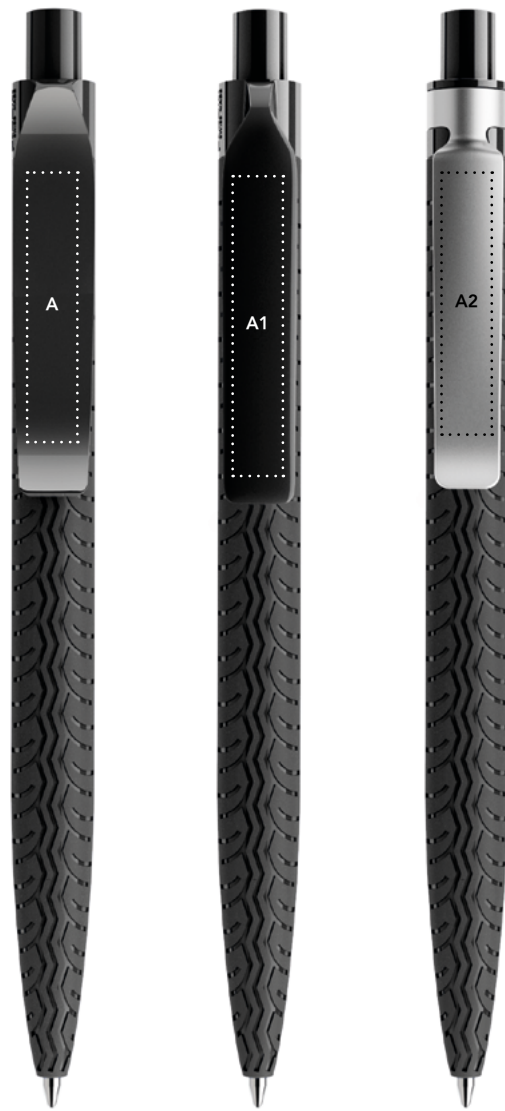

# QS03

Personality pens. Swiss made.

**prodir**®

**Print areas**

		mm	Inch	Print	Notes
A	Curved clip	36 x 7	1,41 x 0,28	6 colours	-
A1	Flat clip	40 x 7	1,57 x 0,28	6 colours	-
A2	Metal clip	35 x 7	1,38 x 0,28	5 colours	Pad printing or laser engraving (not available for S16)

**QR Code's print areas. Each pen can feature only one QR Code.**

		mm	Inch	Print	Notes
A	Curved clip	36 x 7	1,41 x 0,28	2 colours + white layer	-
A1	Flat clip	40 x 7	1,57 x 0,28	2 colours + white layer	-

More info at [prodir.com/cloudservices](http://prodir.com/cloudservices)

Product code

QS03 P M P - P

1 2 3 4

1 Writing system  
P Push ball pen

2 Body  
M Matt  
R Soft touch

3 Clip  
T Transparent  
P Polished  
S Satin finish metal

Metal clip

Satin finish metal S80 S75 S70 S13 S16 S61 PMS

Body

Matt M75

Soft touch R75

Refills

Standard Floating Ball® lead free 1.0 mm  
All Prodir pens are refillable.

Configure your pen at [prodir.com](http://prodir.com)