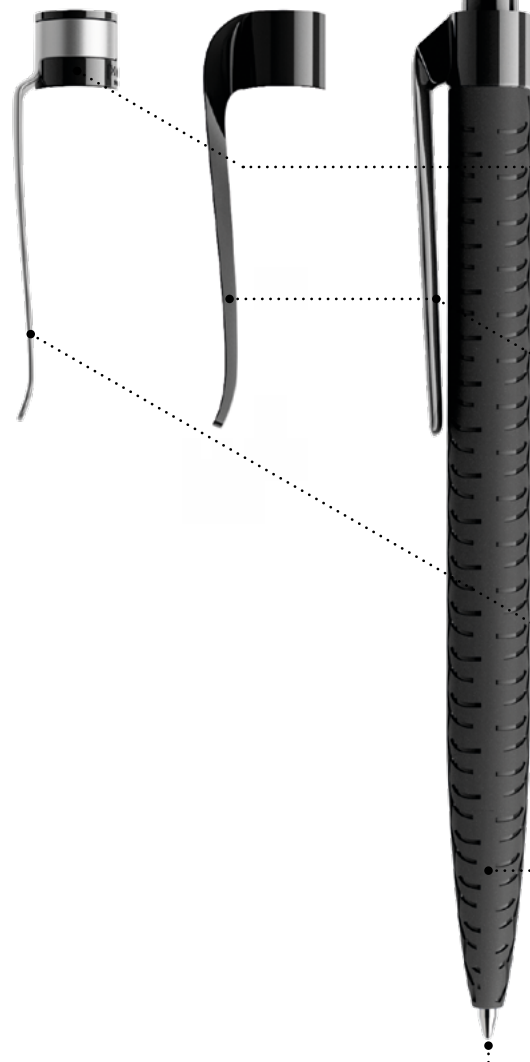

**QR Code's print areas. Each pen can feature only one QR Code.**

		mm	Inch	Print	Notes
A	Curved clip	36 x 7	1,41 x 0,28	2 colours + white layer	-
A1	Flat clip	40 x 7	1,57 x 0,28	2 colours + white layer	-

More info at [prodir.com/cloudservices](http://prodir.com/cloudservices)

Product code

QS03 P M P - P

1 2 3 4

1 Writing system  
P Push ball pen

2 Body  
M Matt  
R Soft touch

3 Clip  
T Transparent  
P Polished  
S Satin finish metal

4 Button  
T Transparent  
P Polished  
S Satin finish metal  
C Chrome finish metal

Button

Transparent T07 T10 T20 T62 T53 T67 T66 T76 PMS

Polished P02 P77 P75 PMS

Satin finish metal S80 S75 S70 S13 S16 S61 PMS

Metal clip

Satin finish metal S80 S75 S70 S13 S16 S61 PMS

Body

Matt M75

Soft touch R75

Refills

Standard Floating Ball® lead free 1.0 mm  
All Prodir pens are refillable.

Configure your pen at [prodir.com](http://prodir.com)