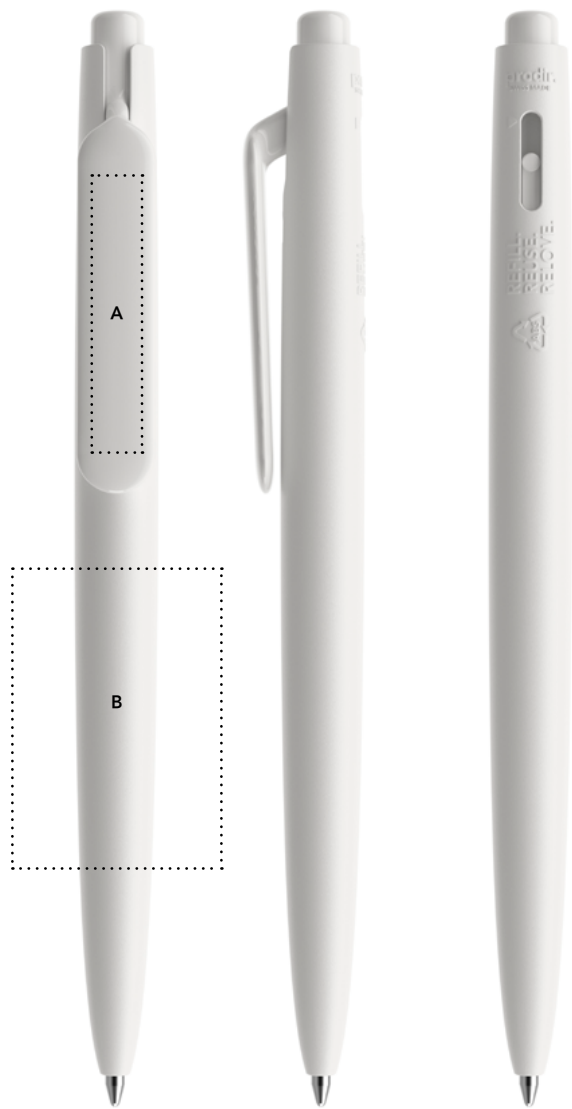

DS11

Personality pens. Swiss made.

prodir®

Print areas

		mm	Inch	Print	Notes
A	Clip	37 x 7	1,45 x 0,28	6 colours	-
B	Barrel	40 x 28	1,57 x 1,10	4 colours	-

QR Code's print areas. Each pen can feature only one QR Code.

		mm	Inch	Print	Notes
A	Clip	37 x 7	1,45 x 0,28	2 colours + white layer	-

More info at prodir.com/cloudservices

Product code

① ② ③

① Writing system

P Push ball pen

② Body

M Matt

③ Clip and push button

P Polish

Clip and push button

Polished

Body

Matt

Designer's choice (Starting from 500 pieces)

Matt/
Polish

M/P2024

Refills

Standard Floating Ball® lead free 1.0 mm
All Prodir pens are refillable.

Configure your pen at prodir.com

Minimum order quantity
500 pens
For PMS starting from 10.000 pieces