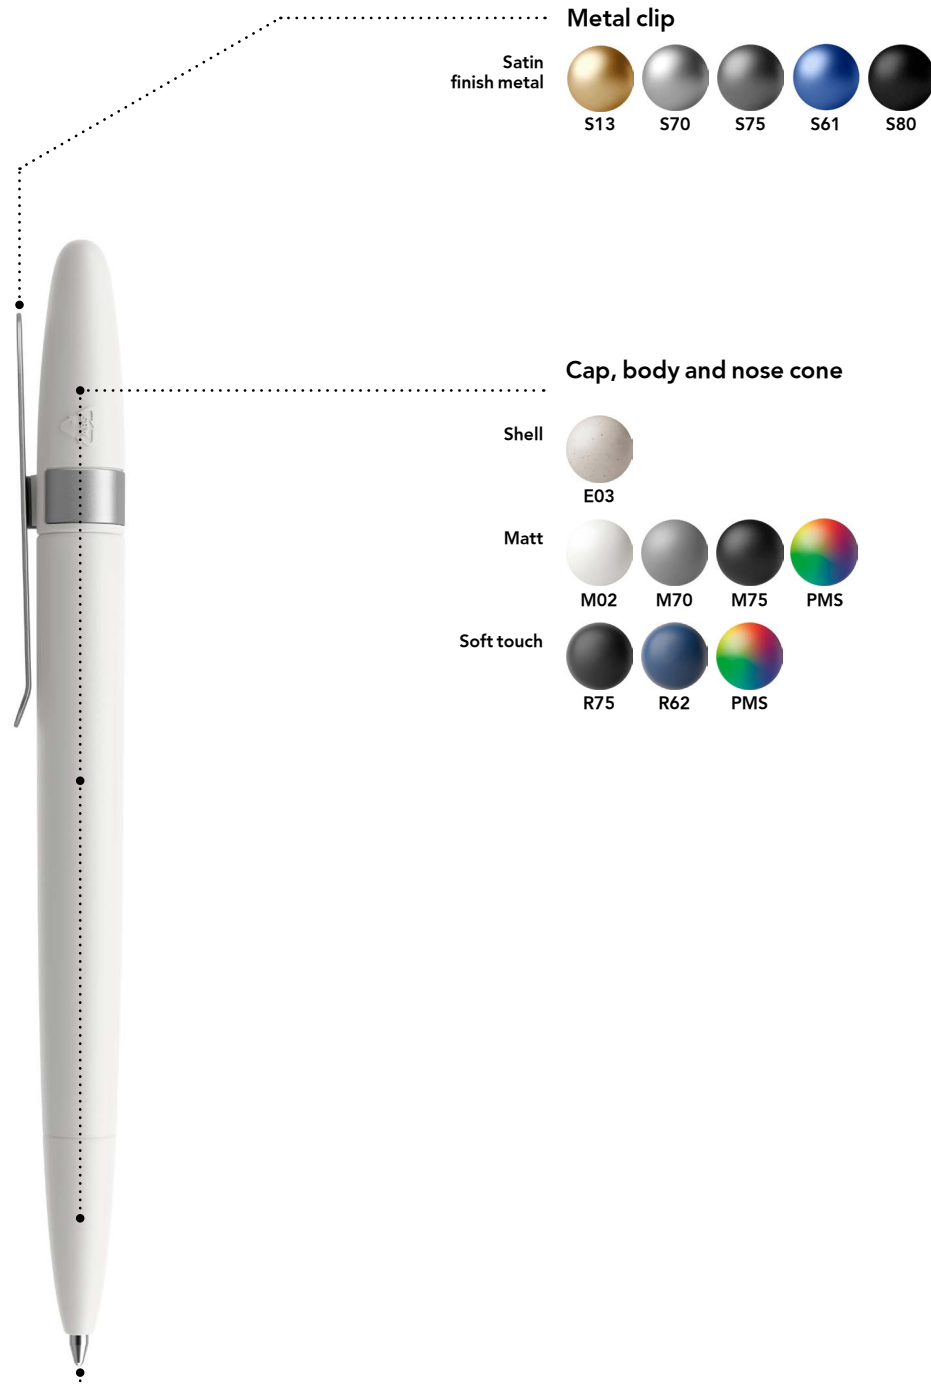

DS5 Metal Clip

Personality pens. Swiss made.

prodir®

Print areas

		mm	Inch	Print	Notes
A	Clip	35 x 7	1,38 x 0,28	5 colours	Pad printing or laser engraving

Product code

① ② ③

① Writing system

T Twist ball pen

② Metal clip

S Satin finish metal

③ Cap, body and nose cone

E Shell
M Matt
R Soft touch

Metal clip

Satin finish metal

Cap, body and nose cone

Shell

E03

Matt

M02

M70

M75

PMS

Soft touch

R75

R62

PMS

Refills

Standard Floating Ball® lead free 1.0 mm
All Prodir pens are refillable.

Configure your pen at prodir.com

Minimum order quantity
500 pens
For PMS starting from 5.000 pieces