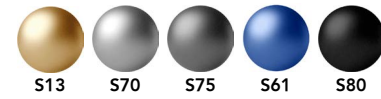

DS5 Metal Clip

Personality pens. Swiss made.

prodir®

Print areas

		mm	Inch	Print	Notes
A	Clip	35 x 7	1,38 x 0,28	5 colours	Pad printing or laser engraving

Product code

① ② ③

① Writing system

T Twist ball pen

② Metal clip

S Satin finish metal

③ Cap, body and nose cone

E Shell
M Matt
R Soft touch

Metal clip

Satin finish metal

Cap, body and nose cone

Shell

E03

Matt

M02

M70

M75

PMS

Soft touch