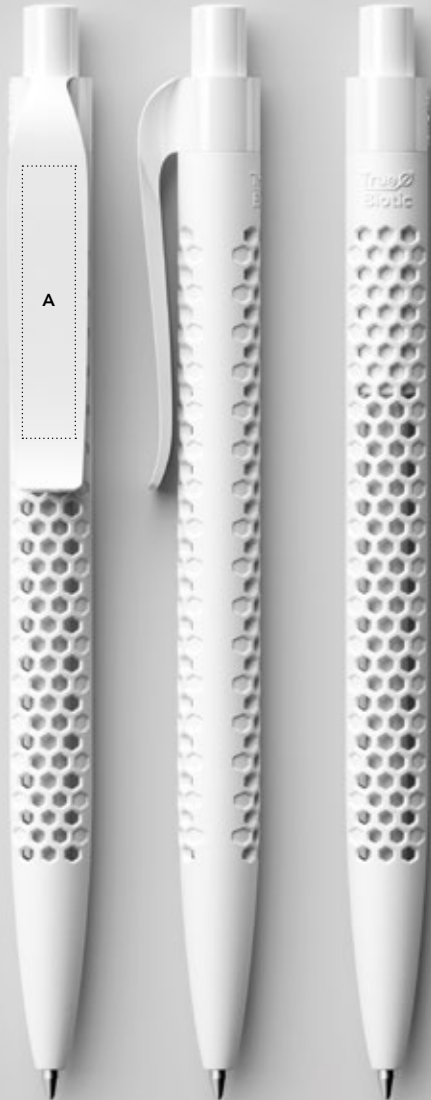

QS40 True Biotic

prodir®

Colours and surfaces

Body and curved clip

True Biotic Matt

Button

True Biotic Polished

Made from non-toxic, biobased and biodegradable biopolymers (PHA).

Print areas

	mm	Inch	Print	Notes
A Curved clip	36 x 7	1,41 x 0,28	6 colours	-
with QR Code	36 x 7	1,41 x 0,28	2 colours + white layer	-

Minimum order quantity: 500 pens
For PMS starting from 5.000 pieces